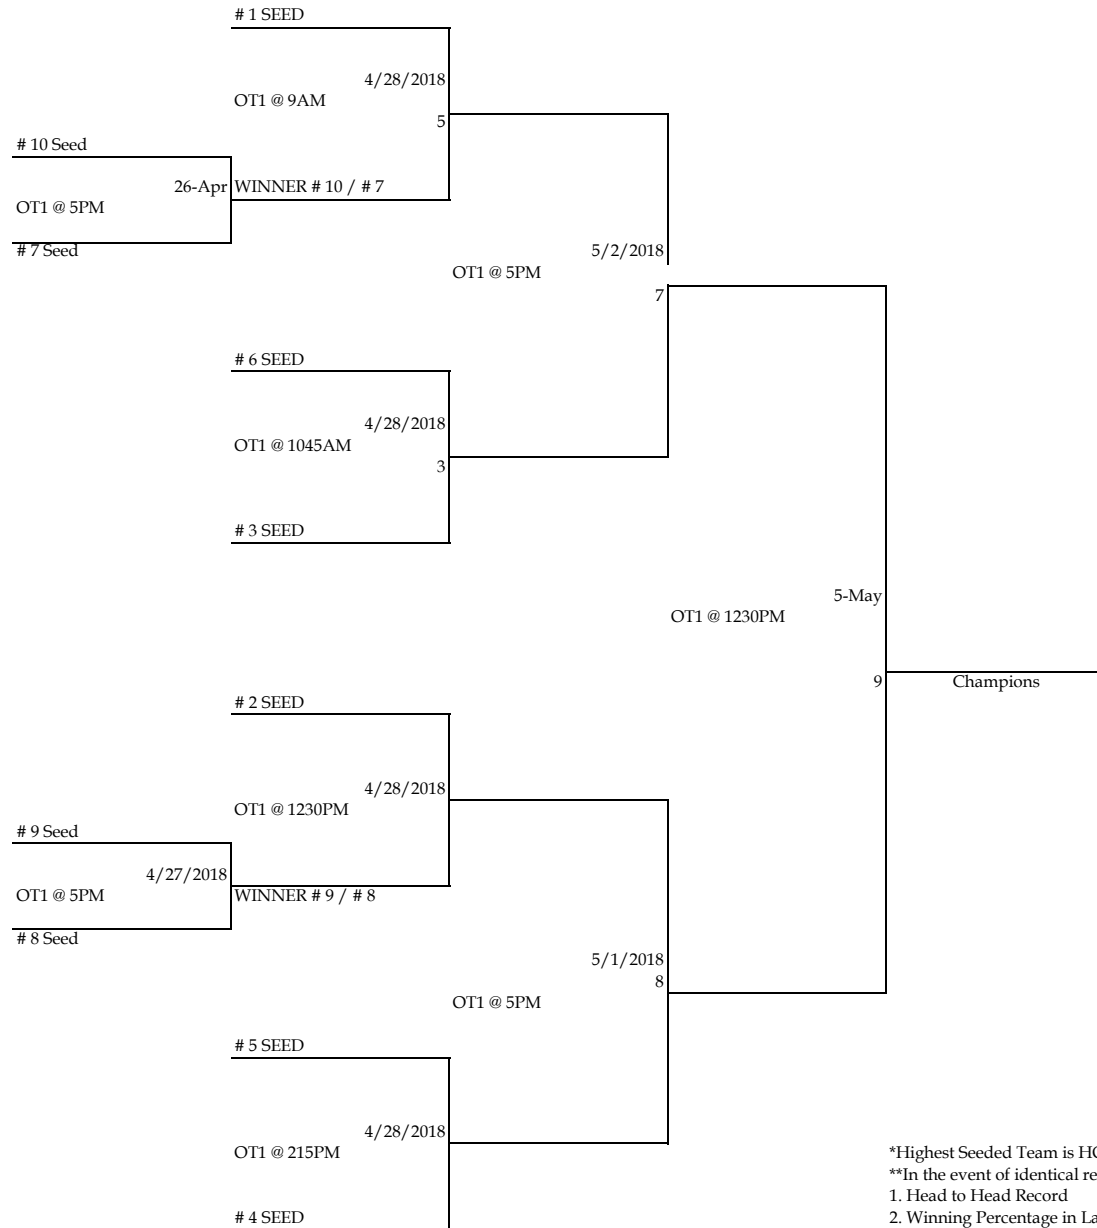

# Shetland National "Rings" Tournament of Champions 2018

\*Highest Seeded Team is HOME  
 \*\*In the event of identical records / winning percentage, then the following to determine higher seeding:  
 1. Head to Head Record  
 2. Winning Percentage in Last 10 Games.  
 3. Coin Toss by President or designated Board Member.