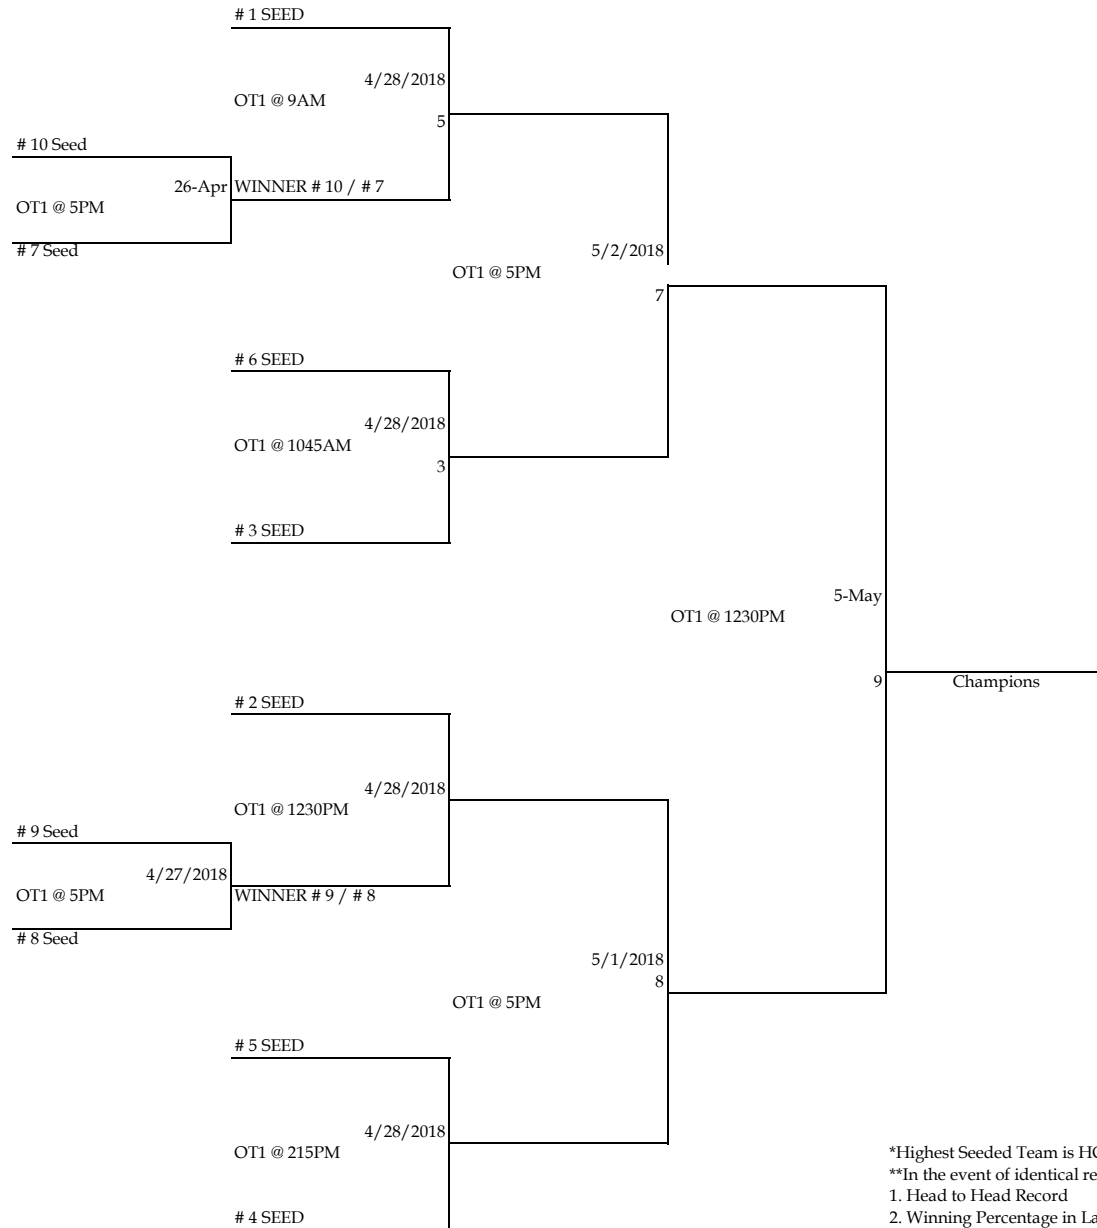

Shetland National "Rings" Tournament of Champions 2018

*Highest Seeded Team is HOME
 **In the event of identical records / winning percentage, then the following to determine higher seeding:
 1. Head to Head Record
 2. Winning Percentage in Last 10 Games.
 3. Coin Toss by President or designated Board Member.