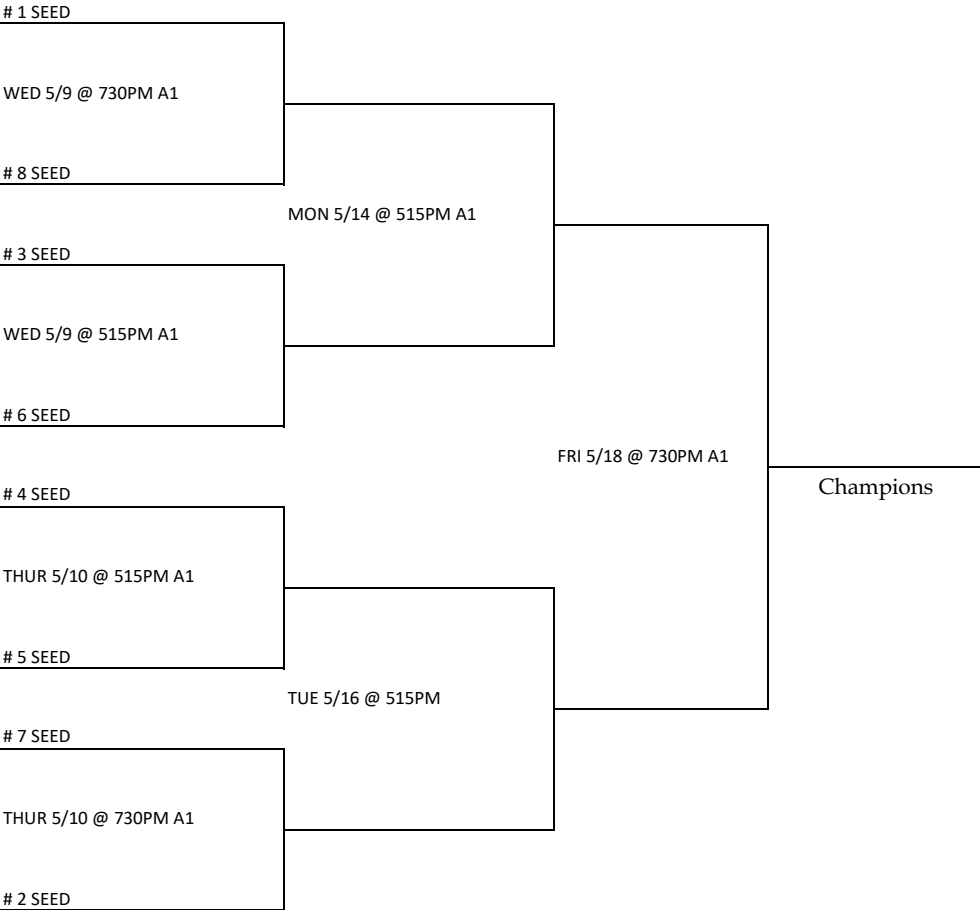

Pony & Pony Select "Rings" Championship 2018

Highest Seeded Team is HOME

**In the event of identical records / winning percentage, then the following to determine higher seeding:

1. Head to Head Record
2. Winning Percentage in Last 10 Games
3. Coin Toss by President or designated Board Member