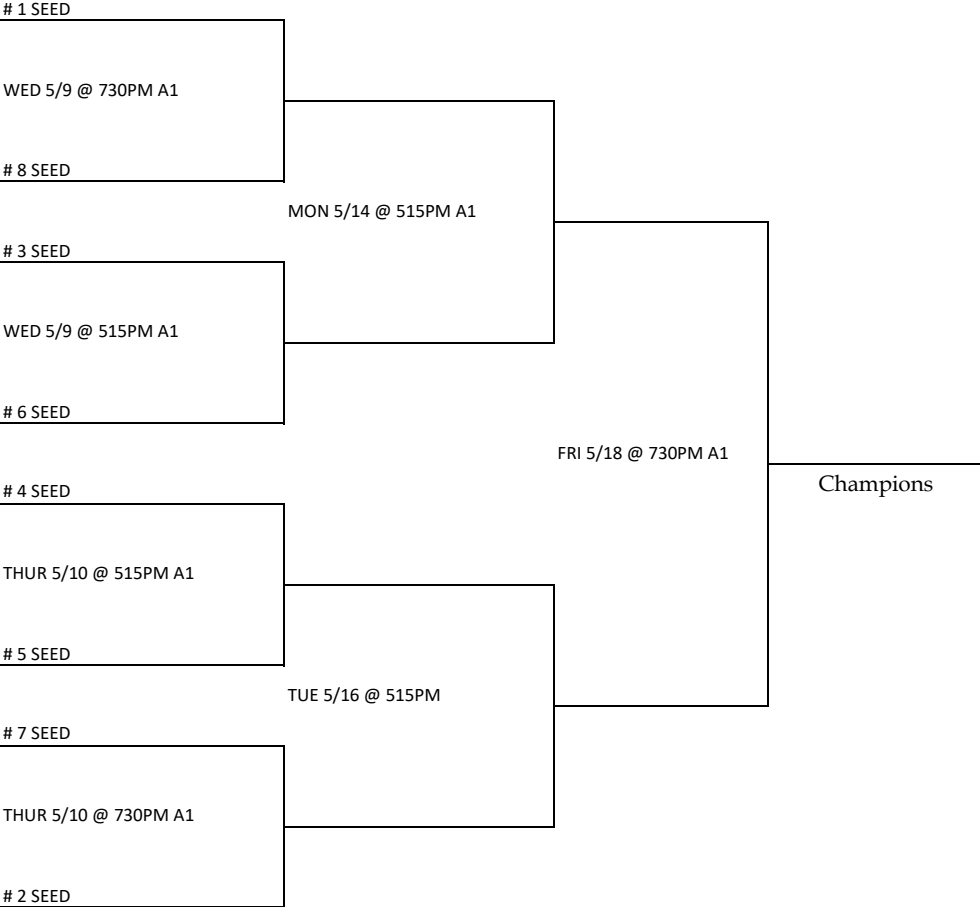

Pony & Pony Select "Rings" Championship 2018

Highest Seeded Team is HOME

**In the event of identical records / winning percentage, then the following to determine higher seeding:

1. Head to Head Record
2. Winning Percentage in Last 10 Games
3. Coin Toss by President or designated Board Member