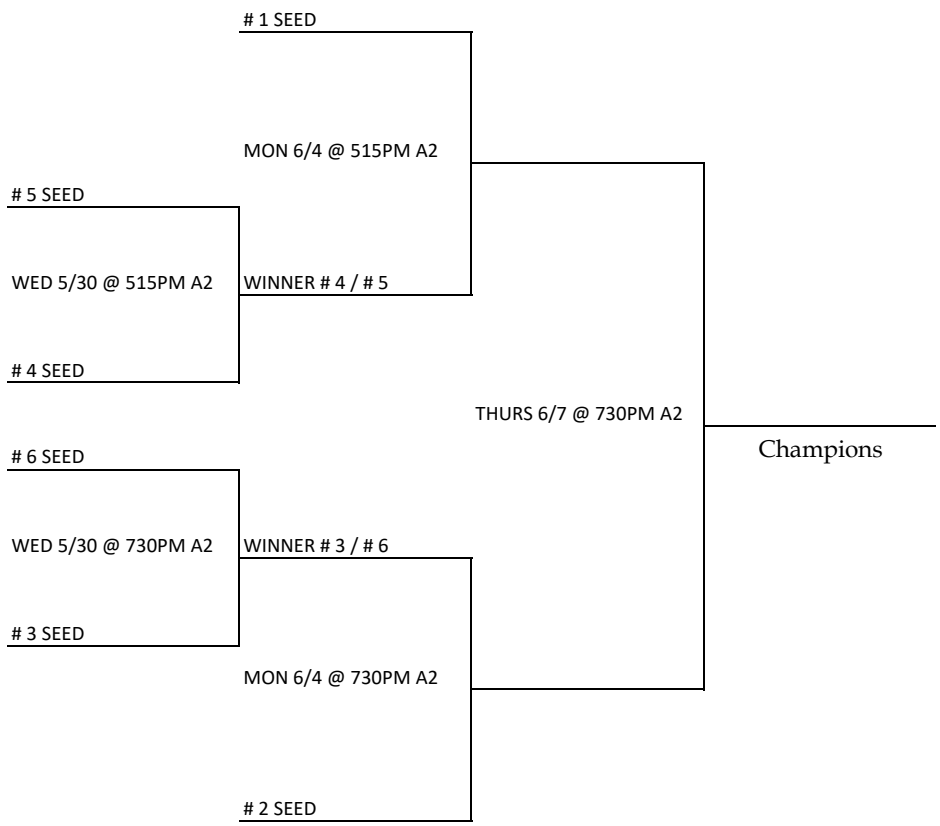

# Mustang Select "Rings" Championship 2018

\*Highest Seeded Team is HOME

\*\*In the event of identical records / winning percentage, then the following to determine higher seeding:

1. Head to Head Record
2. Winning Percentage in Last 10 Games
3. Coin Toss by President or designated Board Member.